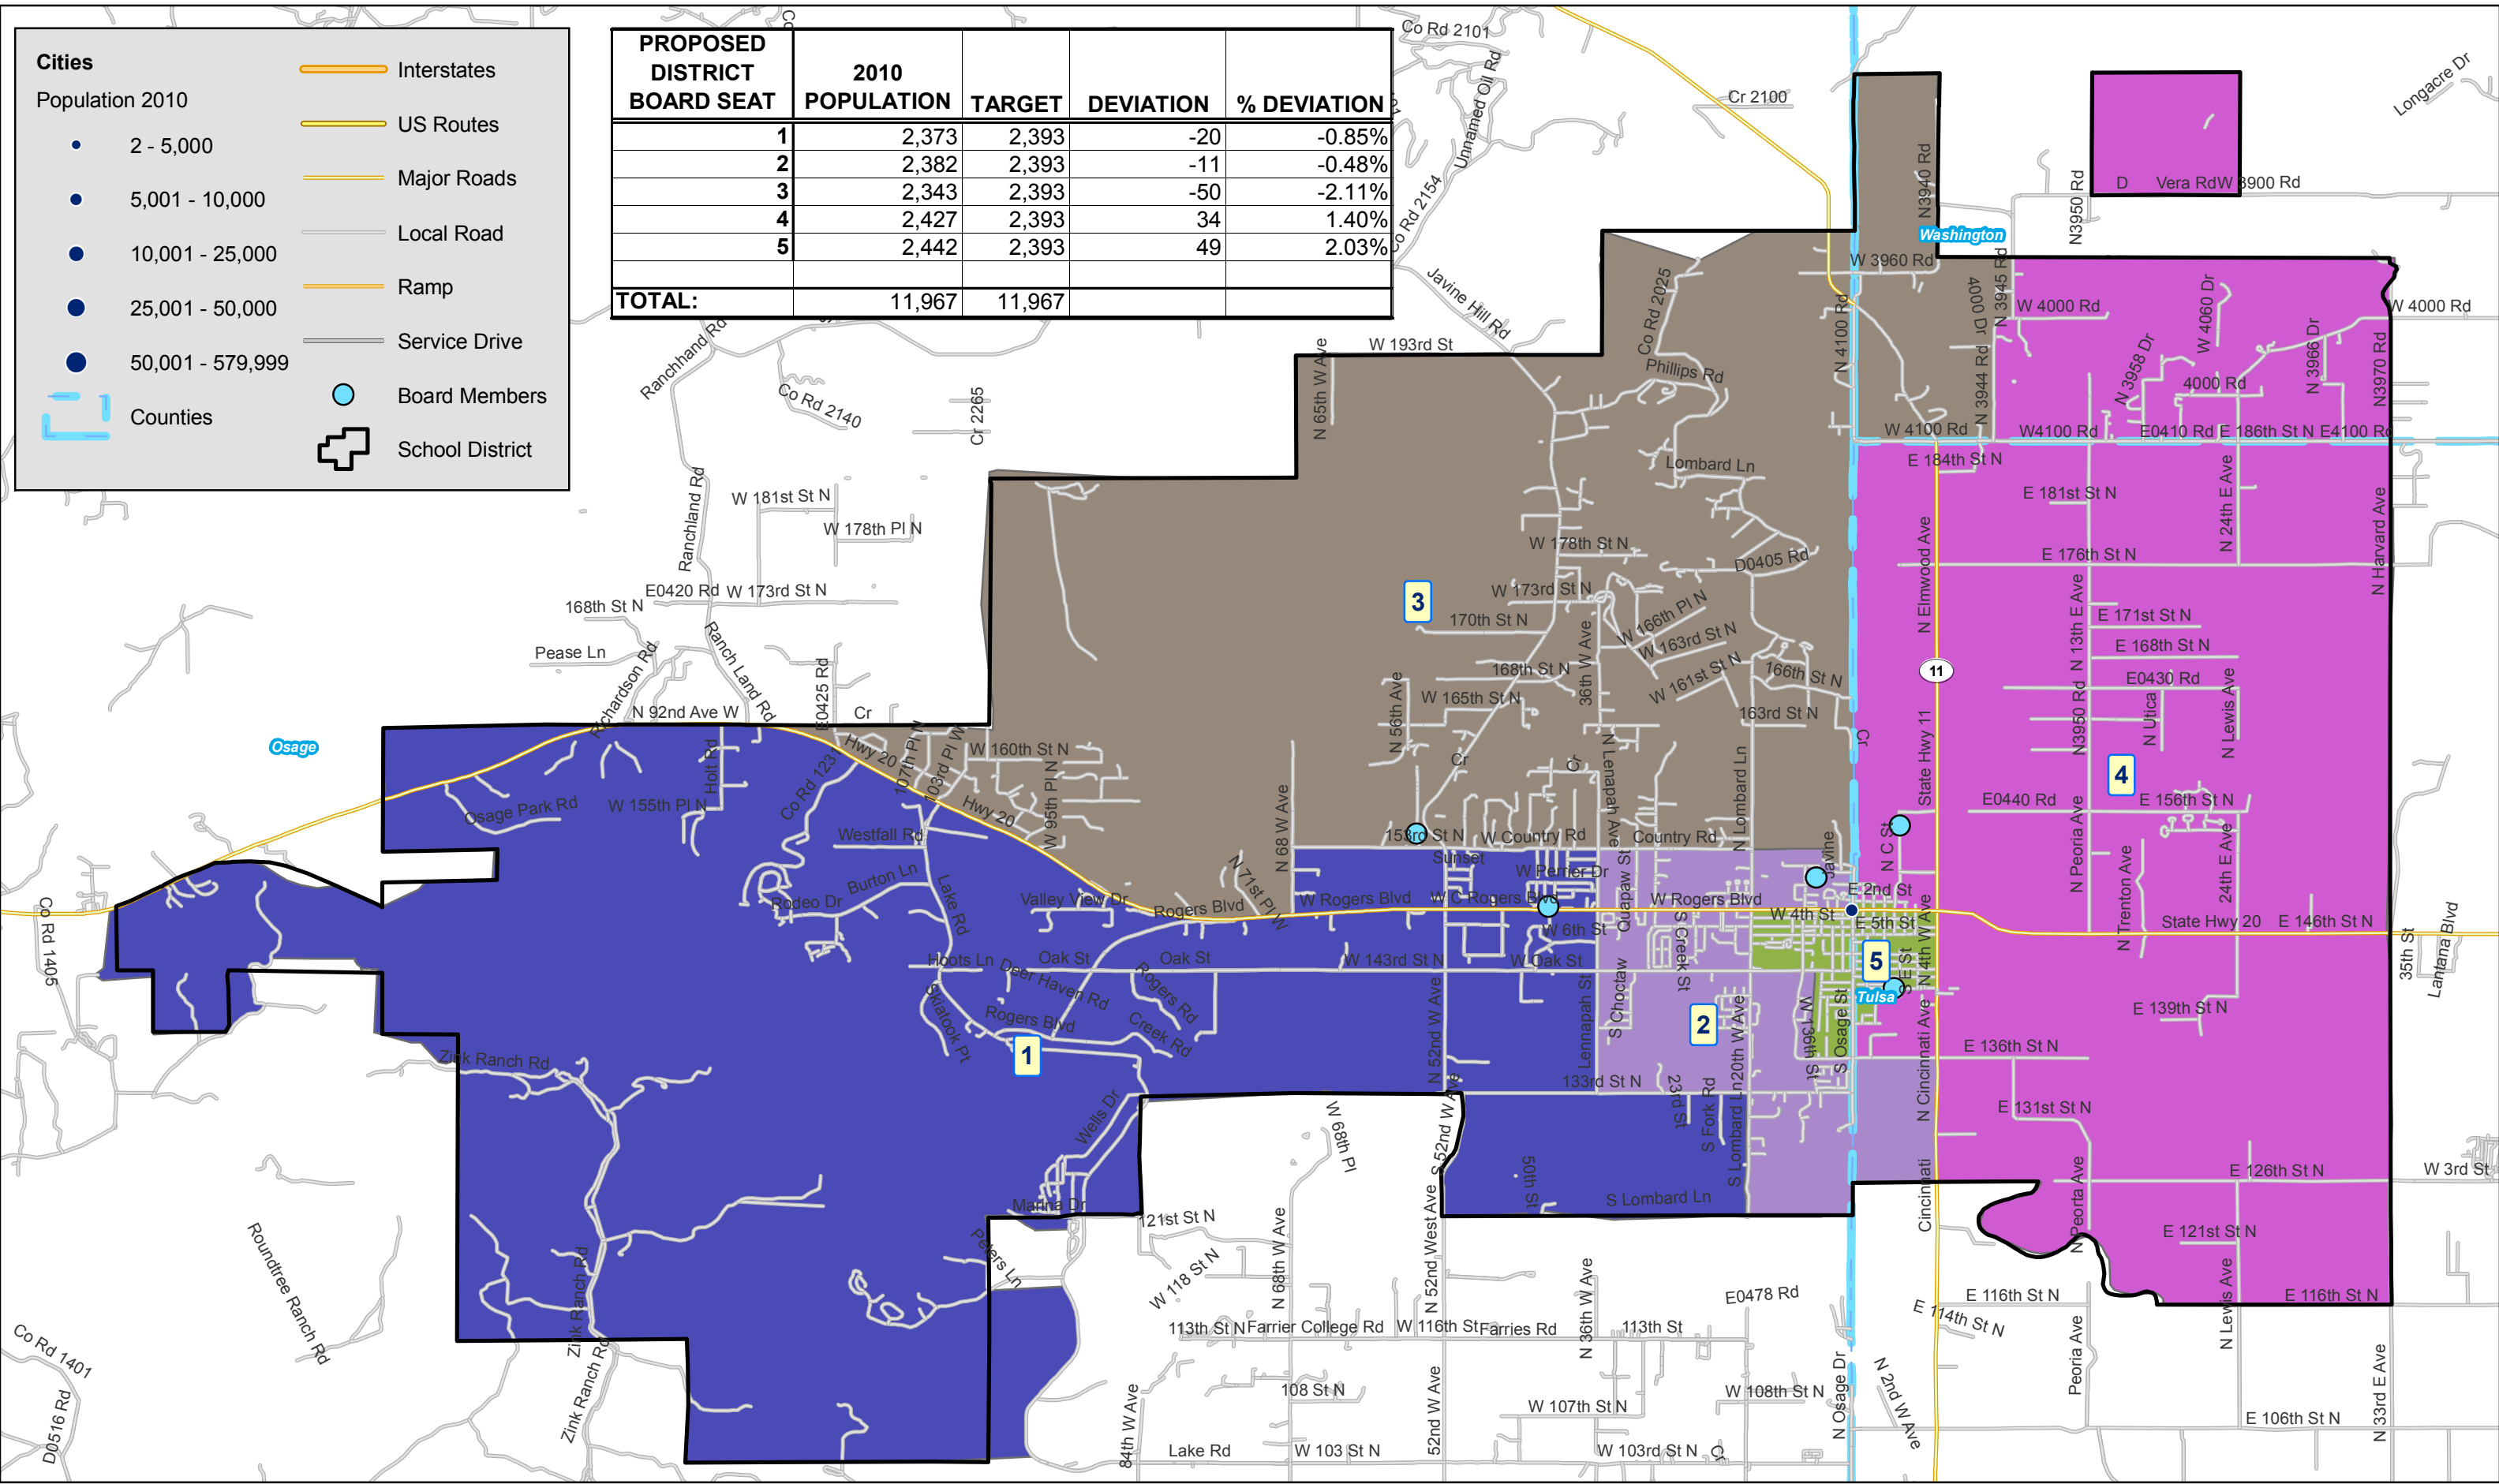

Cities

Population 2010

- 2 - 5,000
- 5,001 - 10,000
- 10,001 - 25,000
- 25,001 - 50,000
- 50,001 - 579,999

Counties

- Interstates
- US Routes
- Major Roads
- Local Road
- Ramp
- Service Drive
- Board Members
- School District

PROPOSED DISTRICT BOARD SEAT	2010 POPULATION	TARGET	DEVIATION	% DEVIATION
1	2,373	2,393	-20	-0.85%
2	2,382	2,393	-11	-0.48%
3	2,343	2,393	-50	-2.11%
4	2,427	2,393	34	1.40%
5	2,442	2,393	49	2.03%
TOTAL:	11,967	11,967		

Total Population: 11,967
 Ideal Population: 2,393

Skiatook Public Schools

School Board Redistricting, October 24